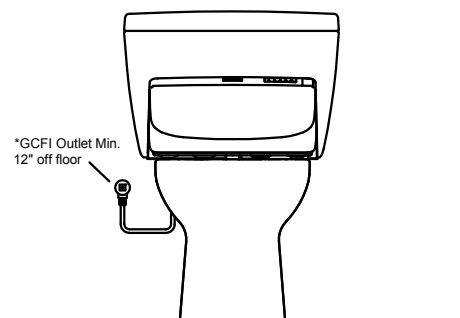

INSTALLATION NOTES

- Washlet C200 may not fit certain toilet bowl designs.
- If possible, with your order, please include your model number (from the underside of the tank lid).
- It is highly recommended to use a surge protector to prevent damage in the event of a power surge.