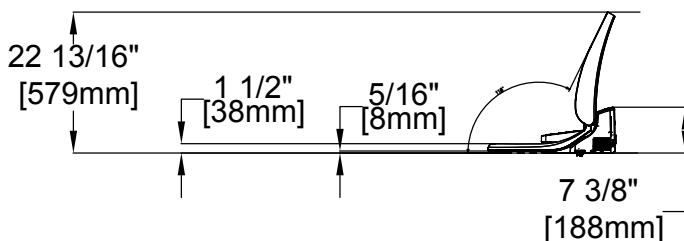

SW2043 & SW2044

Washlet® C200

SPECIFICATIONS

- **Power Rating:** AC 120V-60Hz, 406W
- **Power Cord:** Maximum length: 3.94 ft/120 cm, 3 prong grounded plug
- **Water Feature:** Adjustable Water Flow Rate:
  Front washing - 9.8-14.5 oz/min
  Rear washing - 9.1 -14.5 oz/min
  Soft Rear - from 9.1 -14.5 oz/min
- **Washing Spray Temp:** Minimum: 86°F/30°C
  Maximum: 104°F/40°C
- **Safety Device:** Thermal fuse.
- **Drying Feature:** Air temperature:
  High: about 140°F/60°C
  Low: about 86°F/30°C
- **Dryer Air Capacity:** 9.53ft³/min
- **Seat Warming Feature:** Surface Temperature:
  Minimum: 82°F/28°C
  Maximum: 97°F/36°C
- **Safety Device:** Thermal fuse
- **Water Supply Pressure:** Minimum: 7.25 psi
  Maximum: 108.75 psi
- **Ambient Temperature:** Range:
  32°F/0°C to 104°F/40°C
- **Warranty:** One Year Limited Warranty
- **Shipping dimensions:** C200 Elongated – 23 1/2" x 19" x 9"
  C200 Round – 21 1/2" x 19" x 9"
- **Shipping weight:** C200 Elongated – 16lbs
  C200 Round – 16lbs

Note: These numbers may change once the first samples arrive