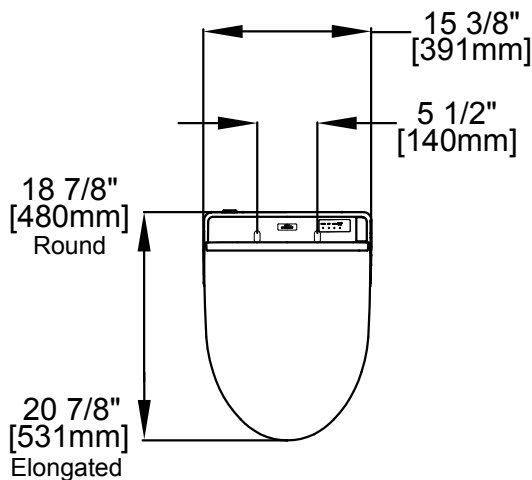

SW2043 & SW2044

Washlet® C200

SPECIFICATIONS

- **Power Rating:** AC 120V-60Hz, 406W
- **Power Cord:** Maximum length: 3.94 ft/120 cm, 3 prong grounded plug
- **Water Feature:** Adjustable Water Flow Rate:
  Front washing - 9.8-14.5 oz/min
  Rear washing - 9.1 -14.5 oz/min
  Soft Rear - from 9.1 -14.5 oz/min
- **Washing Spray Temp:** Minimum: 86°F/30°C
  Maximum: 104°F/40°C
- **Safety Device:** Thermal fuse.
- **Drying Feature:** Air temperature:
  High: about 140°F/60°C
  Low: about 86°F/30°C
- **Dryer Air Capacity:** 9.53ft³/min
- **Seat Warming Feature:** Surface Temperature:
  Minimum: 82°F/28°C
  Maximum: 97°F/36°C
- **Safety Device:** Thermal fuse
- **Water Supply Pressure:** Minimum: 7.25 psi
  Maximum: 108.75 psi
- **Ambient Temperature:** Range:
  32°F/0°C to 104°F/40°C
- **Warranty:** One Year Limited Warranty
- **Shipping dimensions:** C200 Elongated – 23 1/2" x 19" x 9"
  C200 Round – 21 1/2" x 19" x 9"
- **Shipping weight:** C200 Elongated – 16lbs
  C200 Round – 16lbs

Note: These numbers may change once the first samples arrive