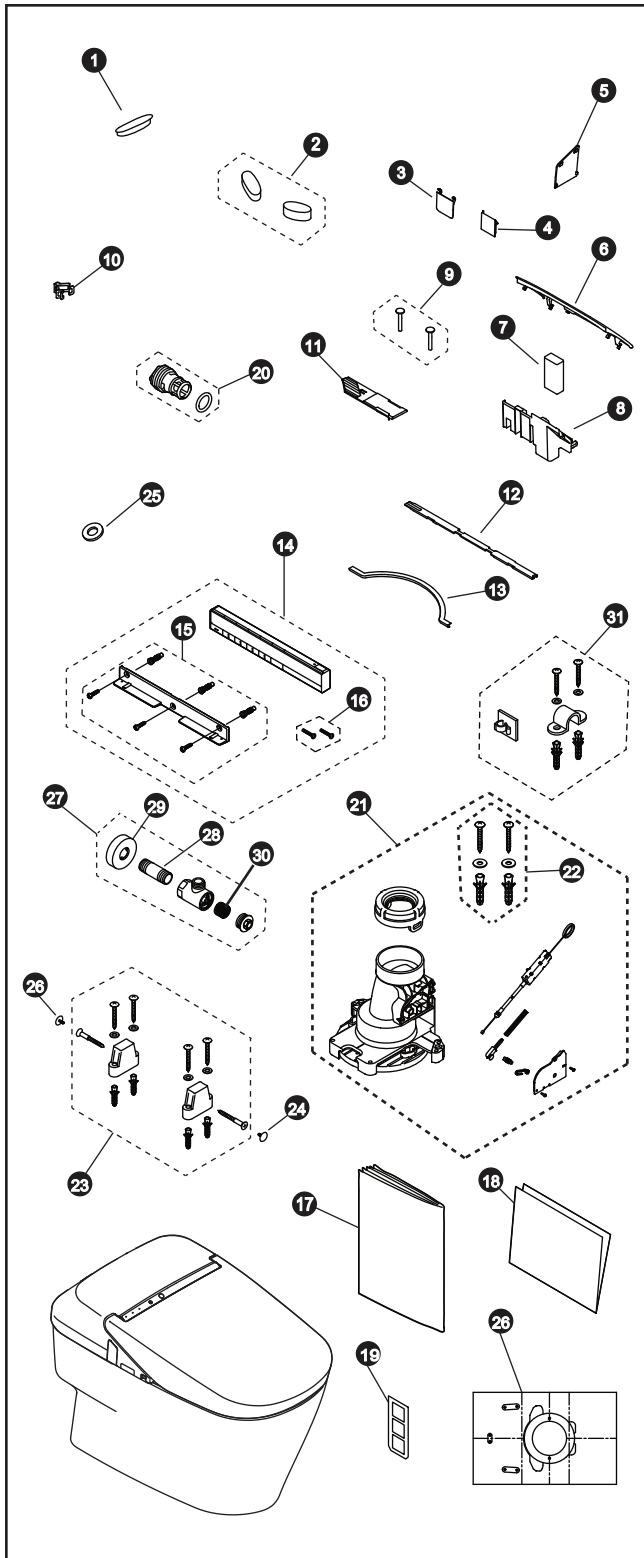

MS992CUMFG

MS992CUMFG
SN992M
CT992CUMFG

Neorest® 700H 1.0Gpf / 0.8Gpf Toilet, Elongated, Dual Cyclone®, 12" Modular Rough-In, SanaGloss®

Item	Part	Description
1	THU9669	Lid Bumper
2	THU9674	Seat Bumpers
3	THU9676#01	Wand Door (cotton)
4	THU9677#01	Dryer Door (cotton)
5	THU9681	Drain Plug Cover
6	THU9690	Top Unit Back Cover
7	THU9691	Battery Box
8	THU9692	Battery Box Holder
9	THU9700	Top to Bowl Mounting Bolts
10	THU9484	Water Supply Connection Clip
11	THU9711	Air Filter
12	THU9623	Lever Cover
13	THU9624	Backflow Check Gasket
14	THU9726	Remote Control Assembly
15	THU9727	Remote Control Hanger Assembly
16	THU9728	Remote Control Anti Theft Assembly
17	THU9729	Instruction Manual (Top Unit - SN992M)
18	THU9731	Installation Manual (Top Unit - SN992M)
19	THU9732	Sensor Adjusting Stickers
20	THU9445	Water Filter Drain Valve
21	THU9736	Socket (for Floor Drain)
22	THU9737	Socket Mounting Hardware
23	THU9740	Bowl Mounting Hardware
24	THU9024#01	Decorative Caps (cotton)
25	THU9744	Flat Washer (for Water Supply Hose)
26	THU9753	Installation Template
27	THU9754	Junction Valve
28	THU9755	Junction Valve Nipple
29	THU9756	Junction Valve Trim Plate
30	THU9758	Water Filter
31	THU9760	Wire Fixing Assembly

Product Number Explanations

Two-Piece Toilet

(MS) Toilet & Seat Combination
(992) Model
(CUM) Dual Cyclone®
(G) SanaGloss®

Integrated Washlet

(SN) Integrated Washlet
(992) Model
(M) Dual Flush

Bowl

(CT) Bowl
(992) Model
(C) Cyclone®
(U) Ultra HET
(M) Dual Flush®
(G) SanaGloss®