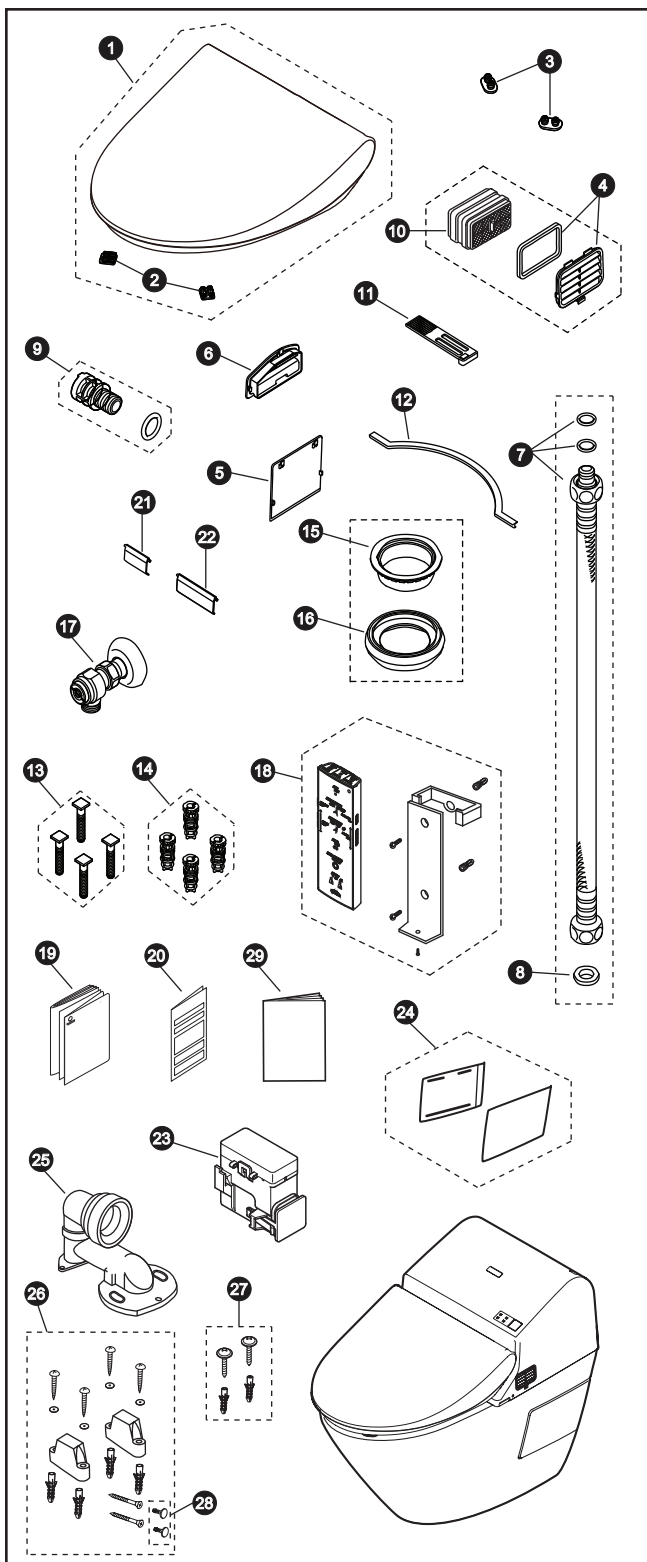

MS970CEMFG

MS970CEMFG
SN970M
CT970CEMFG

G500 1.28Gpf / 0.9Gpf Toilet, Elongated, DualMax® Cyclone®, 12" Modular Rough-In, SanaGloss®

Item	Part	Description
1	THU9493#01 THU9493#12	Lid Assembly (cotton) Lid Assembly (sedona beige)
2	THU9494	Lid Bumpers
3	THU9495	Seat Bumpers
4	THU9496	Deodorizer Louver Assembly
5	THU9497#01 THU9497#12	Left Face Cover (cotton) Left Face Cover (sedona beige)
6	THU9498	Left Face Louver
7	THU9499	Water Connection Hose
8	THU9500	Water Connection Hose Gasket
9	THU9501	Drain Plug Assembly
10	THU9502	Deodorizer Catalyst
11	THU9516	Deodorizer Air Filter
12	THU9503	Gasket
13	THU9504	Mounting Bolt (x 4)
14	THU9505	Mounting Nut (x 4)
15	THU9506	Flush Connection Nut
16	THU9507	Flush Connection Gasket
17	THU9508	Water Supply Valve
18	THU9509	Remote Control Assembly
19	THU9510	Instruction Manual (top unit)
20	THU9511	Installation Manual (top unit)
21	THU9512#01 THU9512#12	Wand Door (cotton) Wand Door (sedona beige)
22	THU9513#01 THU9513#12	Dryer Door (cotton) Dryer Door (sedona beige)
23	THU9567	Battery Box Assembly
24	THU392#01 THU392#12	Side Plate Assembly - left and right (cotton) Side Plate Assembly - left and right (sedona beige)
25	THU393	Rough-in Socket
26	THU394	Socket Mounting Hardware Kit
27	THU395	Mounting Block Hardware Kit
28	9AU284#01 9AU284#12	Bowl Screw Cover (x 2) (cotton) Bowl Screw Cover (x 2) (sedona beige)
29	0GU082	Installation Manual (bowl unit)

Product Number Explanations

Two-Piece Toilet

(MS) Toilet & Seat Combination
(970) Model
(CEM) DualMax® Cyclone®
(F) Universal Height
(G) SanaGloss®

Integrated Washlet

(SN) Integrated Washlet
(970) Model
(M) Dual Flush

Bowl

(CT) Bowl
(970) Model
(C) Cyclone®
(E) HET
(F) Universal Height
(G) SanaGloss®

Colors

(#01) Cotton
(#12) Sedona Beige