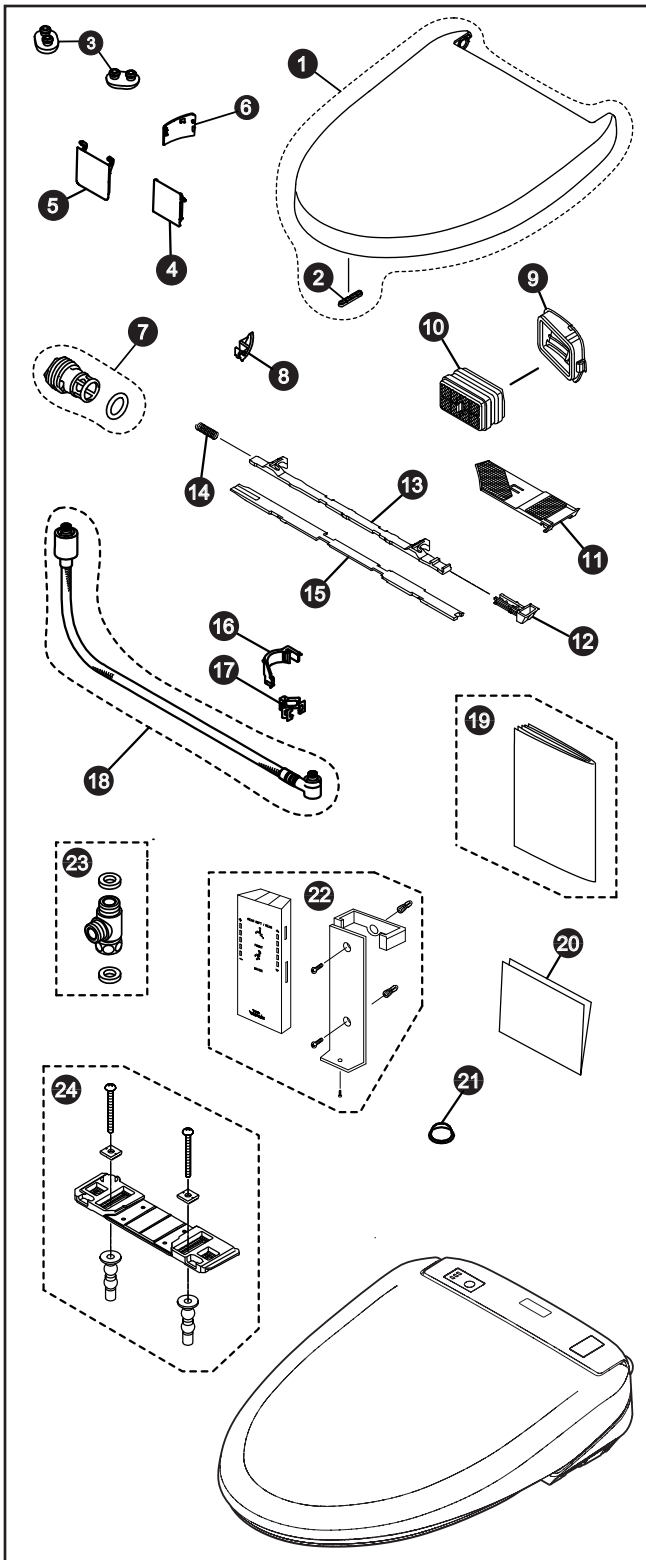

SW573-SW574/SW583-SW584

SW573 - S300e Round
 SW574 - S300e Elongated
 SW583 - S350e Round
 SW584 - S350e Elongated

Washlet® S300e/S350e

Item	Part	Description
1	THU9414#01 THU9414#12 THU9415#01 THU9415#12 THU9412#01 THU9412#12 THU9413#01 THU9413#12	S300e Lid (Elongated) - Cotton White S300e Lid (Elongated) - Sedona Beige S300e Lid (Round) - Cotton White S300e Lid (Round) - Sedona Beige S350e Lid (Elongated) - Cotton White S350e Lid (Elongated) - Sedona Beige S350e Lid (Round) - Cotton White S350e Lid (Round) - Sedona Beige
2	THU9416	Lid Bumper
3	THU9419	Seat Bumper (2)
4	THU9432#01 THU9432#12	Dryer Door - Cotton White Dryer Door - Sedona Beige
5	THU9433#01 THU9433#12	Wand Door - Cotton White Wand Door - Sedona Beige
6	THU9423#01 THU9423#12	Water Drain Cover - Cotton White Water Drain Cover - Sedona Beige
7	THU9445	Water Filter Drain Valve
8	THU9471	Cover
9	THU9474	Deodorizer Louver
10	THU9476	Deodorizer Catalyst
11	THU9477	Deodorizer Air Filter
12	THU9478	Lever Switch
13	THU9479	Lever Assembly
14	THU9480	Lever Spring
15	THU9481	Lever Cover
16	THU9483	Water Supply Connection Cover
17	THU9484	Water Supply Connection Clip
18	THU9485	Water Supply Hose
19	THU9486	Instruction Manual Packet
20	THU8487	Installation Manual
21	THU9488	Top Lid Cushion
22	THU9489 THU9490	S350e Remote Control S300e Remote Control
23	THU9491	Junction Valve
24	THU9492	Baseplate Assembly

Product Number Explanations

Toilet & Seat Combo
 (SW) Washlet®
 (573) Washlet® S300e Round
 (574) Washlet® S300e Elongated
 (583) Washlet® S350e Round
 (584) Washlet® S350e Elongated

Colors
 (#01) Cotton White
 (#12) Sedona Beige