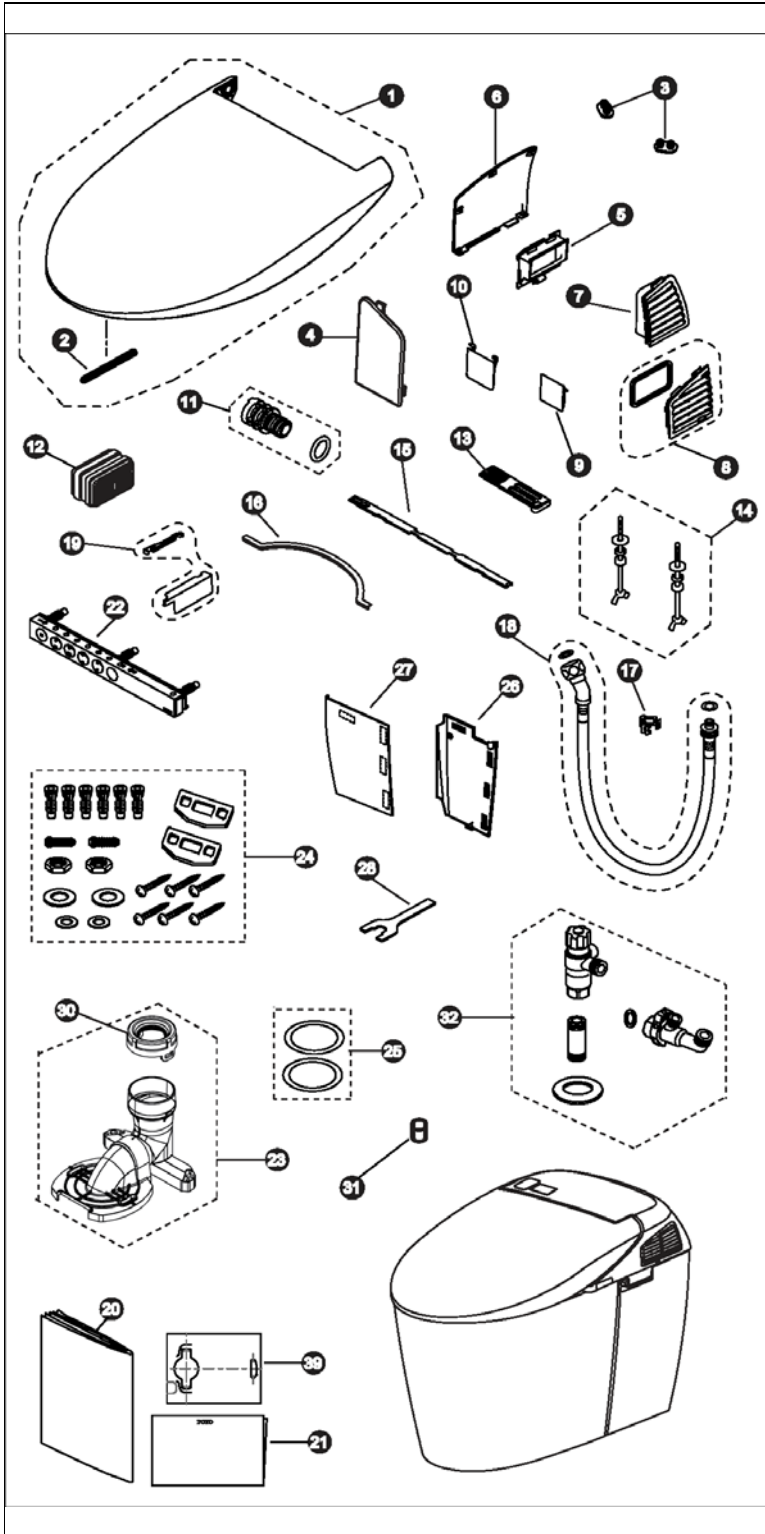

MS952CUMG
SN952M
CT952CUMG

Neorest® 500H
1.0Gpf / 0.8Gpf Toilet, Elongated,
3D Tornado™, 12" Modular Rough-In,
CeFiONtect™

Item	Part	Description
1	THU9912#01	Lid Assembly (Cotton)
	THU9912#12	Lid Assembly (Sedona Beige)
2	THU9913	Lid Bumper
3	THU9337	Seat Bumpers
4	THU9917#01	Drain Plug Cover (Cotton)
	THU9917#12	Drain Plug Cover (Sedona Beige)
5	THU9918	Gap Cover
6	THU9919#01	Side Cover (Cotton)
	THU9919#12	Side Cover (Sedona Beige)
7	THU9924#01	Rear Deodorizer Louver (Cotton)
	THU9924#12	Rear Deodorizer Louver (Sedona Beige)
8	THU9925#01	Front Deodorizer Louver (Cotton)
	THU9925#12	Front Deodorizer Louver (Sedona Beige)
9	THU9930#01	Dryer Door (Cotton)
	THU9930#12	Dryer Door (Sedona Beige)
10	THU9931#01	Wand Door (Cotton)
	THU9931#12	Wand Door (Sedona Beige)
11	THU9445	Water Filter Drain Valve
12	THU9476	Deodorizer Cartridge
13	THU9619	Deodorizer Air Filter
14	THU9250	Mounting Bolt Assembly
15	THU9481	Lever Cover
16	THU9624	Top to Bowl Gasket
17	THU9484	Water Supply Connection Clip
18	THU9625	Water Supply Hose (top unit)
19	THU9628#01	Lift Lever Handle Assembly (Cotton)
	THU9628#12	Lift Lever Handle Assembly (Sedona Beige)
20	THU9952	Owner's Manual
21	THU9953	Installation Manual
22	THU9869	Remote Control Assembly
23	THU9633	Drain Socket
24	THU9634	Drain Socket Mounting Hardware
25	THU9635	Plastic Seal
26	THU9637#01	Right Side Panel (Cotton)
	THU9637#12	Right Side Panel (Sedona Beige)
27	THU9636#01	Left Side Panel (Cotton)
	THU9636#12	Left Side Panel (Sedona Beige)
28	THU9638	Installation Tool
29	THU9645	Installation Template
30	THU9652	Socket Gasket
31	THU9758	Water Strainer
32	THU9646	Junction Valve Assembly

Note:

Product Number Explanations

Two-Piece Toilet

(MS) Toilet & Seat Combination
(952) Model
(CUM) 3D Tornado™
(G) CeFiONtect™

Washlet Unit

(SN) Washlet
(952) Model
(M) Dual Flush

Bowl

(CT) Bowl
(952) Model
(C) Tornado Flush™
(U) Ultra HET
(M) Dual Flush
(G) CeFiONtect™

Actual Product may vary slightly from illustration.